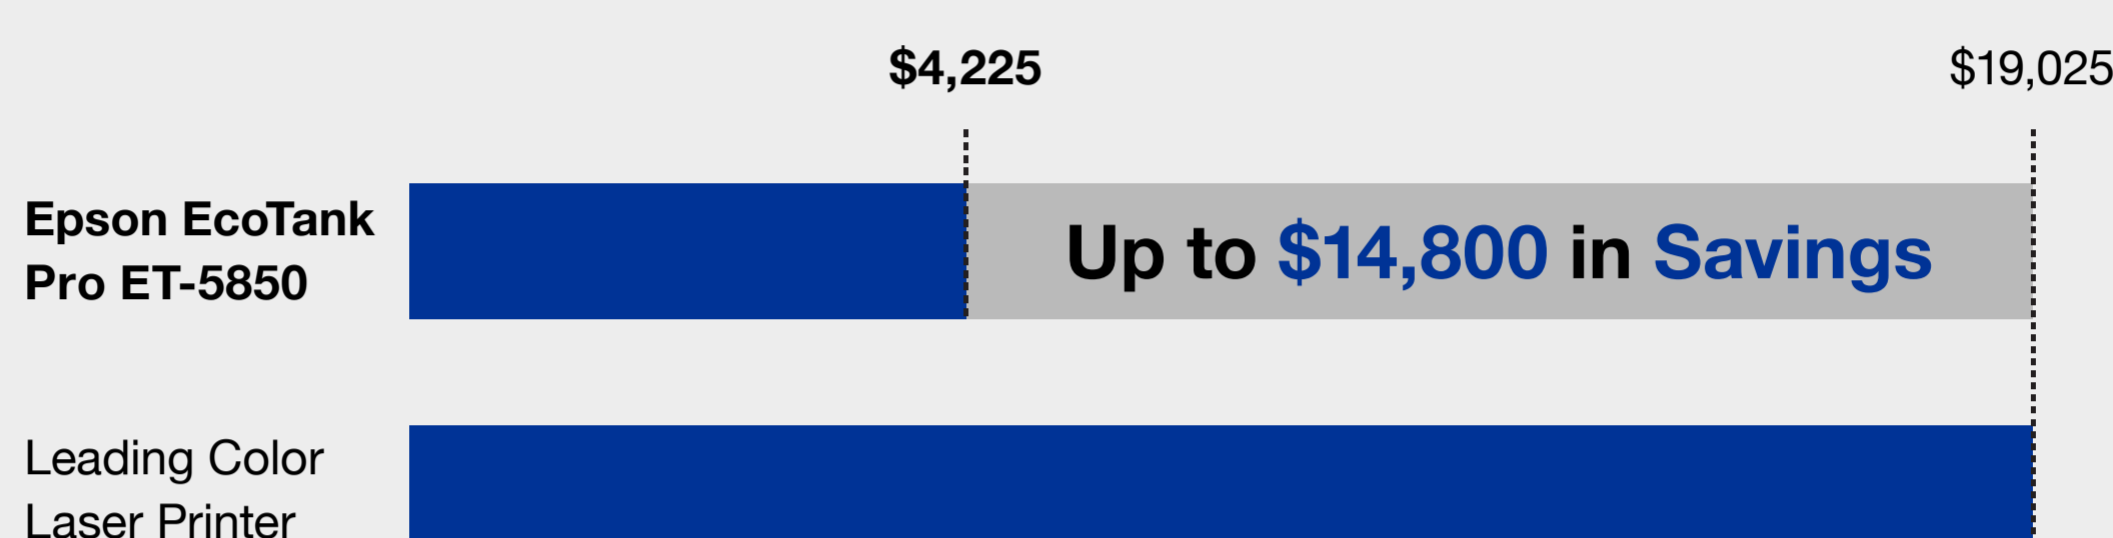

Ready to kiss expensive cartridges goodbye?

[SHOP NOW ▶](#)

Looking Good on Paper

You only want the best quality to communicate your brand and your properties. The EcoTank Pro ET-5850 delivers print-shop quality that can help your photographs and messages stand out. Whether you're printing black and white documents such as contracts and offers or colorful open-house information sheets and property flyers, we have you covered with sharp text and vibrant colors.

High quality

Epson EcoTank ET-5850 uses DuraBrite Pigment Ink, generating crisp, vibrant print quality and sharp prints. With sizes up to 8.5" x 14", including borderless prints, you get professional output on every real estate printing job, from paperwork to signage.

Fast

You can't wait around when you're off to meet a prospective buyer. Powered by Epson PrecisionCore Heat-Free technology, the ET-5850 is one of our fastest EcoTank printers.² — there's virtually no warmup time. You get fast first page out and fast print speeds up to 25 ISO ppm black and color.³ And with instant dry ink, your printouts can go straight from the printer into your bag.

High-Performance Printing

The EcoTank Pro ET-5850 provides high performance color printing for your business. Its powerful suite of productivity features helps you fit more into your busy day.

Powerful productivity

You want a printer that can support your demanding print schedule without missing a beat. The EcoTank Pro ET-5850 features a large 4.3" color touchscreen, full Auto Duplex functionality, 50-sheet Auto Document Feeder, and up to 550-sheet paper capacity with two front trays and a 50-sheet rear feed for specialty paper. Giving you the power to get it done in one place, quickly.

Wireless technology

The EcoTank Pro ET-5850 is the ultimate wireless solution featuring not only Hands-Free Voice Activated printing⁵, but also Ethernet and wireless networking for easy printing from your mobile devices.⁶ Wi-Fi Direct® means you don't even need a local area network.⁷

High-volume reliability

You need reliable performance, that's why we offer a class-leading two-year limited warranty with registration⁴, plus key security features; WPA2 for both wireless and Wi-Fi Direct⁷, user-initiated data erase and network protocol disablement.

Zero Toner Cartridge Waste

The EcoTank Pro ET-5850 isn't just easy on your wallet; it's free of cartridges and easy on energy consumption.

Cartridge-free

Both cartridge-free and toner-free, there's minimal plastic waste. The ET-5850 high-yield ink bottles generate up to 30 times LESS plastic waste than a leading color laser's toner cartridges.⁸

Low energy consumption

With Epson PrecisionCore Heat-Free technology, the EcoTank Pro ET-5850 delivers high-volume output with up to 40% lower power consumption than color laser printers⁹, efficiently supporting all your real estate printing needs.

[SHOP NOW ▶](#)